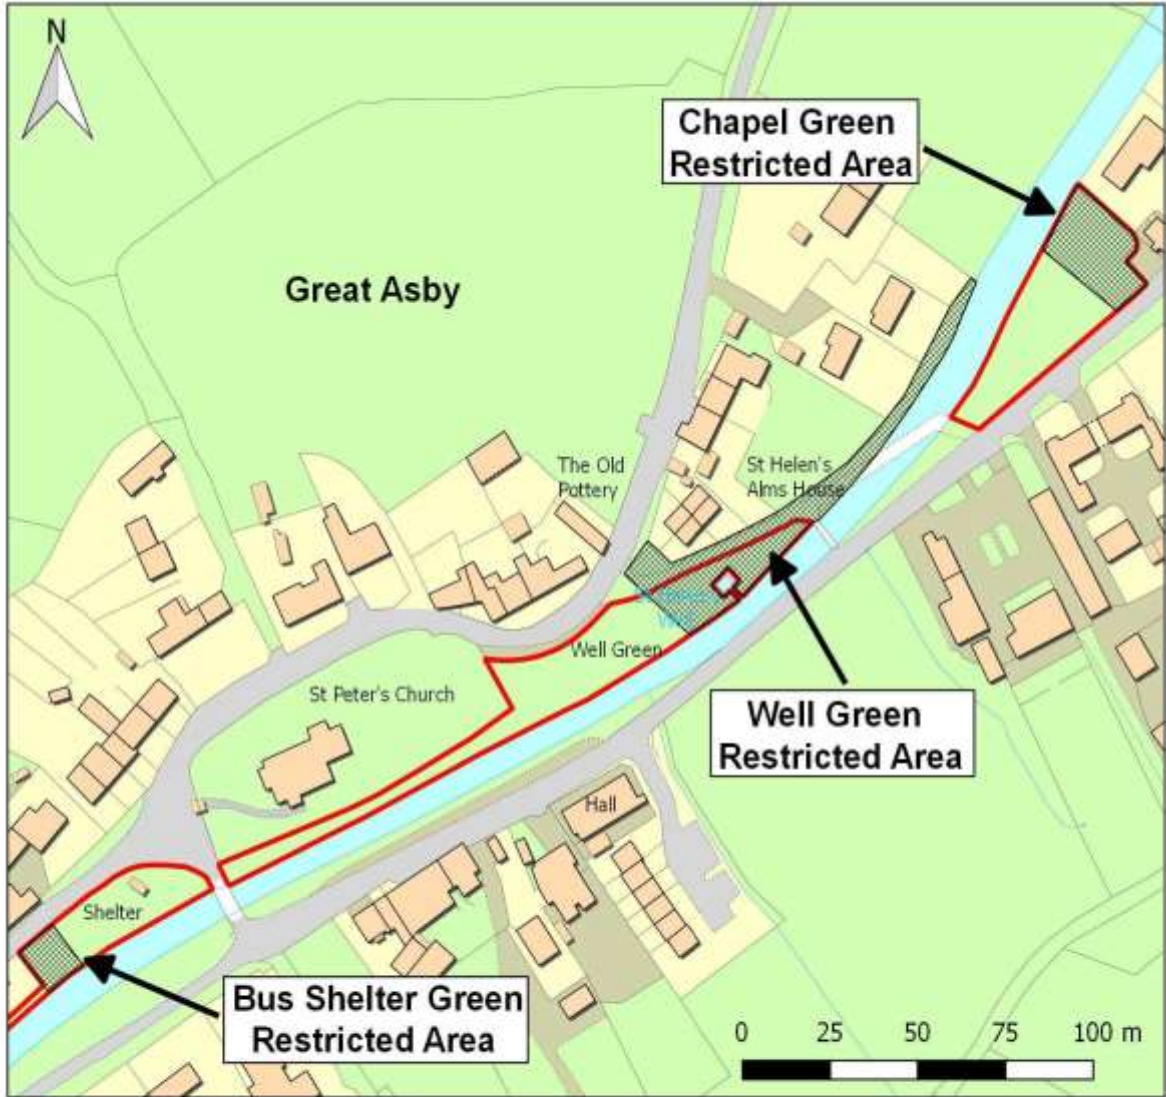

## **Information on temporary stopping places – Great Asby**

**Please refer to the maps on pages 2 and 3 for details of the restricted areas on each of the village greens**

Great Asby village greens will be available to those travelling to Appleby Fair to stay on their way to and from the Fair, however, there are limits set as regards the areas and dates of use which must be adhered to.

In response to problems encountered in previous years, when there was some unacceptable behaviour, certain restrictions are necessary. This has resulted in some areas of the village greens being unavailable for caravans or other vehicles, however, these areas are still available for horse grazing. Please refer to the attached maps for further information.

**Childrens' Play area** – Please respect the area occupied by the childrens' play equipment and do not tether horses within this area.

Crown Copyright and database rights (100023754) (2016)

**Bus Shelter Green**

**Chapel Green**

**Well Green**