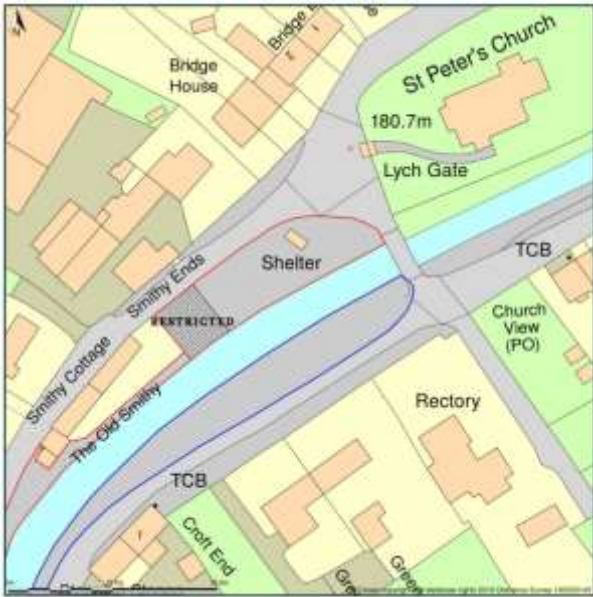

## **Information on temporary stopping places – Great Asby**

**Please refer to the maps on pages 2 and 3 for details of the restricted areas on each of the village greens**

Great Asby village greens will be available to those travelling to Appleby Fair to stay on their way to and from the Fair, however, there are limits set as regards the areas and dates of use which must be adhered to.

In response to problems encountered in previous years, when there was some unacceptable behaviour, certain restrictions are necessary. This has resulted in some areas of the village greens being unavailable for caravans or other vehicles, however, these areas are still available for horse grazing. Please refer to the attached maps for further information.

**Childrens' Play area** – Please respect the area occupied by the childrens' play equipment and do not tether horses within this area.

Crown Copyright and database rights (100023754) (2016)

**Bus Shelter Green**