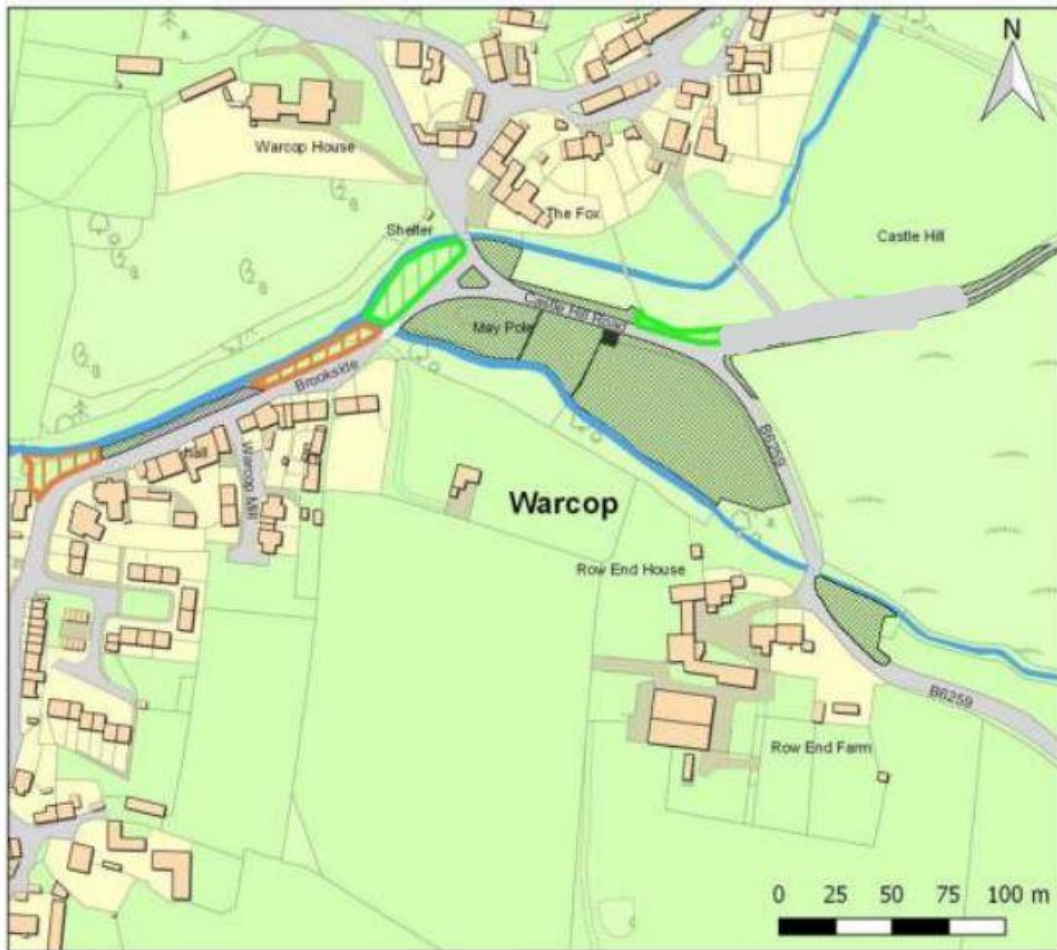

### CEMETERY LANE

Cemetery Lane is now closed to motorised caravan parking and bow tops.

Visitors are asked not to arrive before Tuesday 7 June 2022 and must move on to the Fair by Friday 10 June 2022.

Toilet facilities will be provided. Bin bags will be provided and subsequently collected.

Please see the attached map for further details as to where bowtops can park and horses can graze.

Please note: The Sheepfold area for the 2021 Horse Fair will be restricted and not available for bowtops or horse tethering.