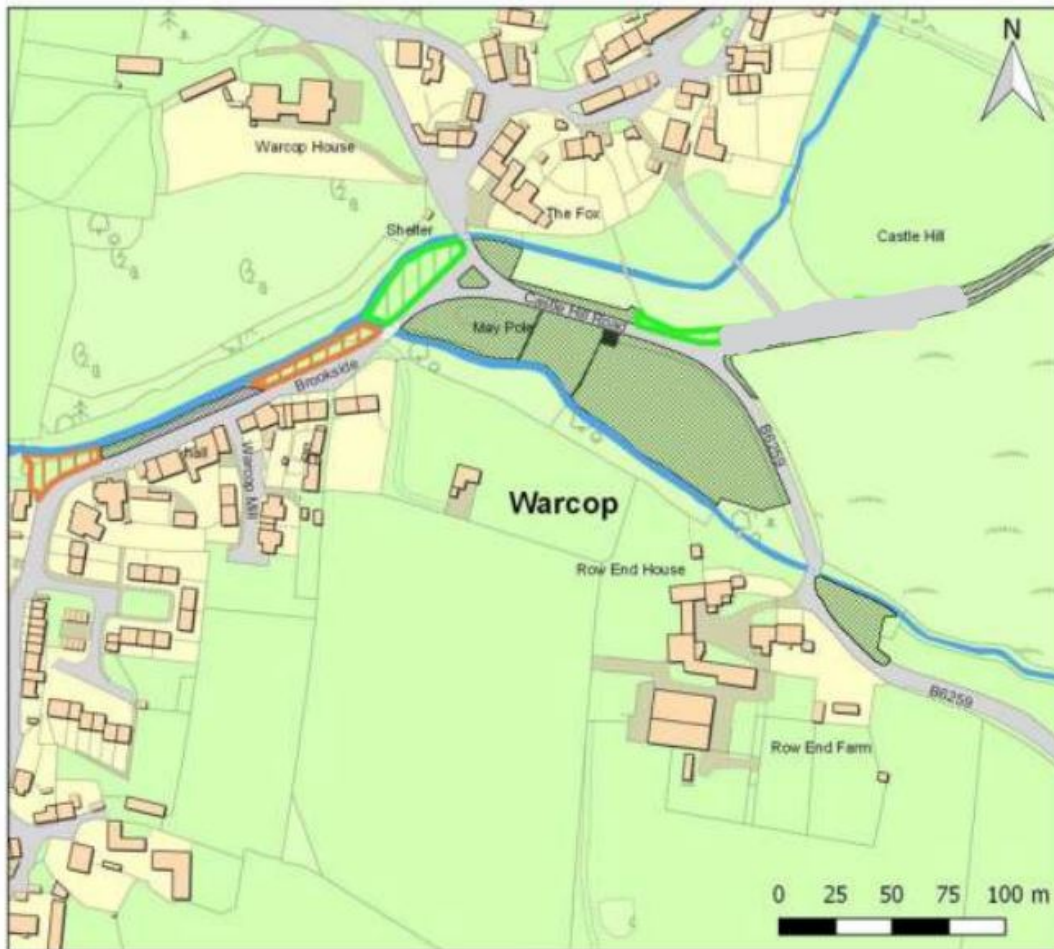

Crown Copyright and database rights (100023754) (2016)

Key	
Warcop	
	Restricted Area - No Horse, Bow Tops or Caravans allowed
	Horses can be Tethered
	Tethered Horses and Bow Tops allowed
	Toilets